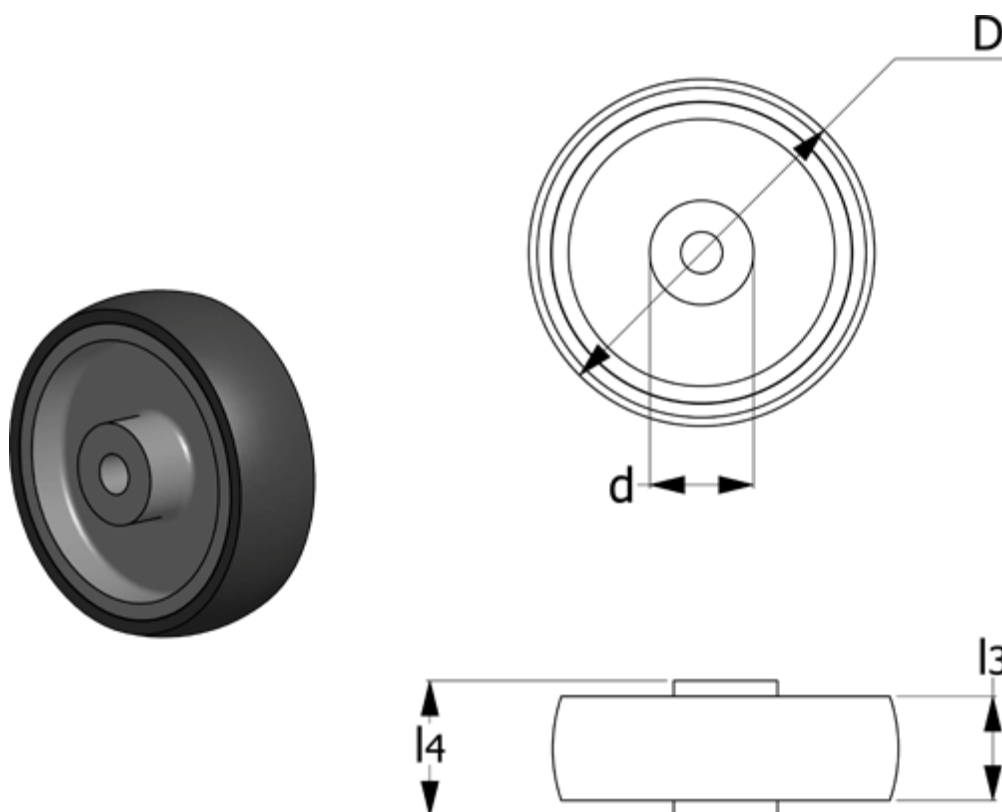

# Data Sheet

Article number: 2314452511

Description: E+G Thermoplastic wheel 452511  
RE.G1-125-RBL loose

## Measures

Code = 452511  
d = 15  
D = 125  
Dynamic load (N) = 1200  
g = 200  
l3 = 35  
l4 = 44  
Max static load (N) = 1800

Rolling resistance (N) = 1200  
Type = RE.G1-125-RBL